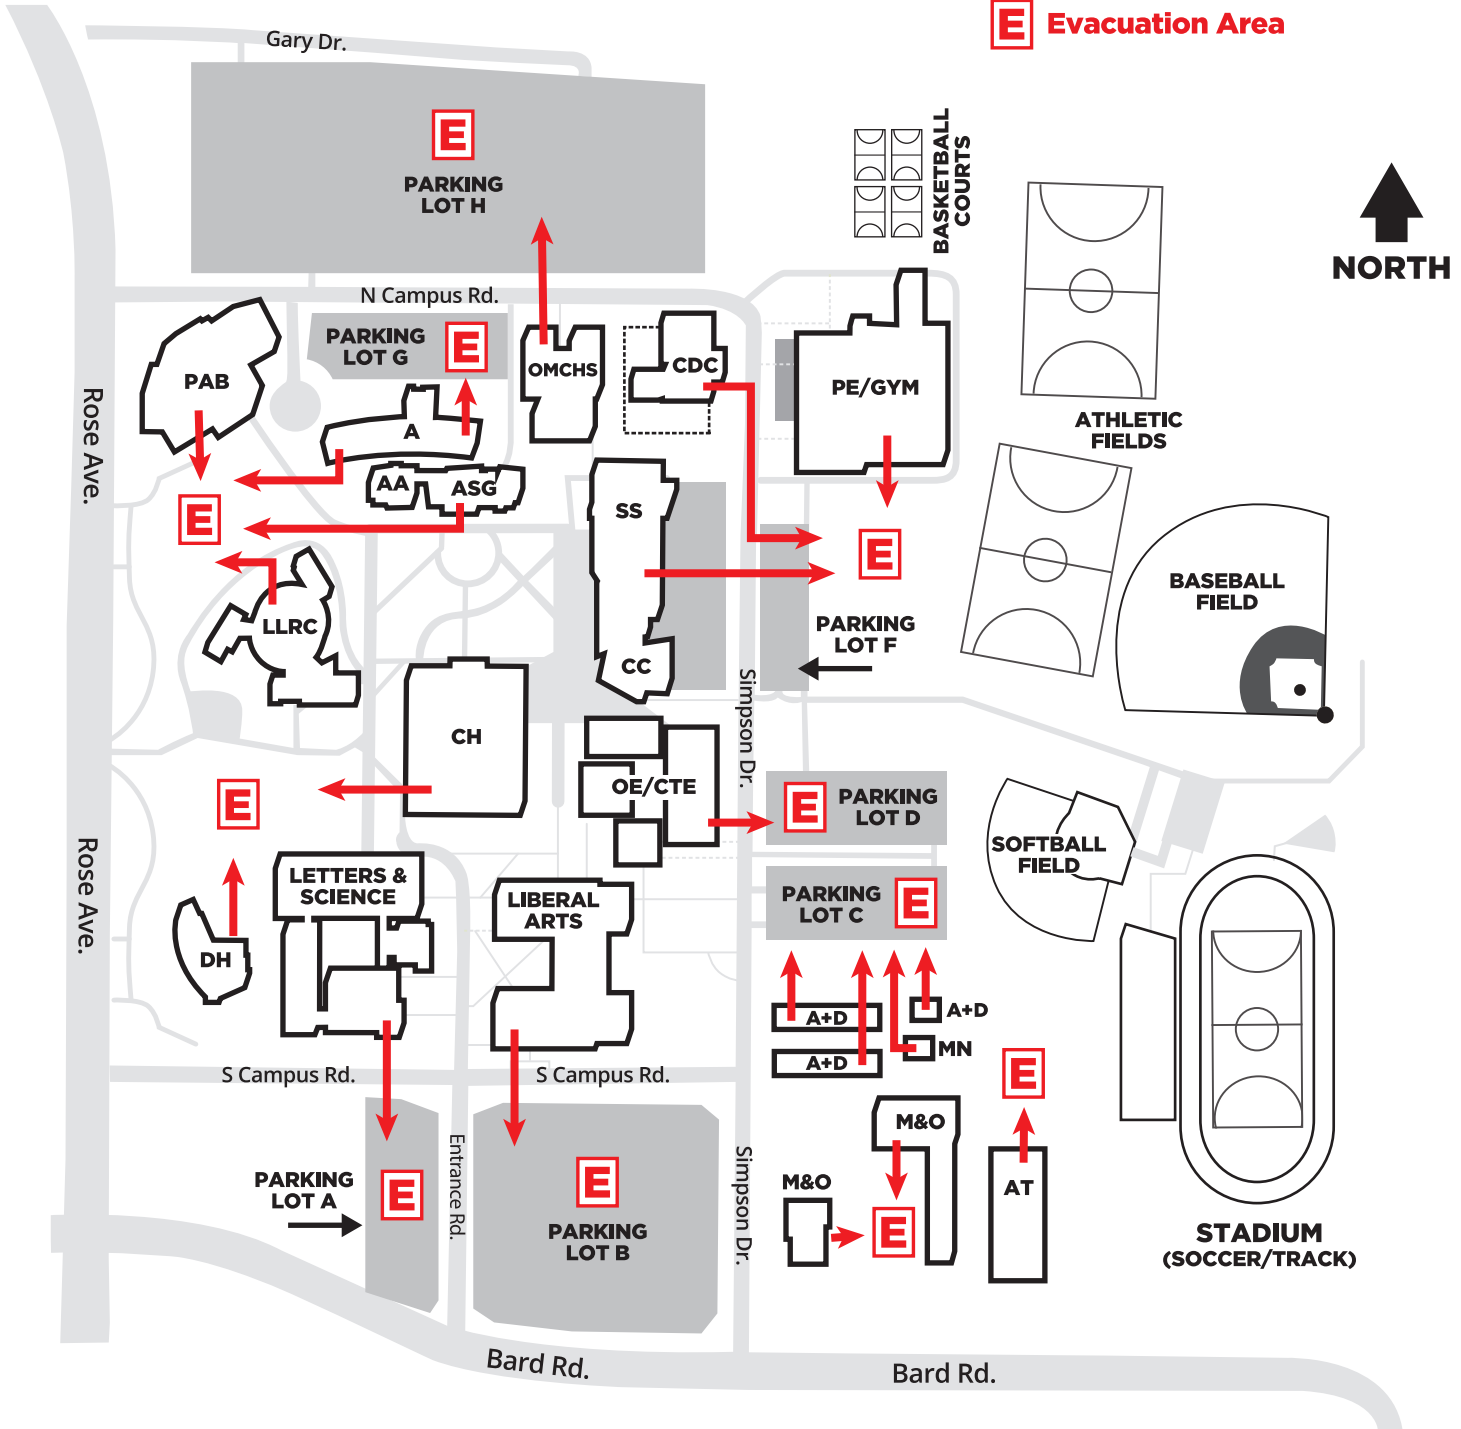

Oxnard College Evacuation Map

A Administration
 AA Administration Annex
 A+D Art + Design
 ASG Assoc. Student Gov't (ASG)
 AT Automotive Technology
 CDC Child Development Center

CC Condor Café
 CH Condor Hall
 DH Dental Programs
 LS Letters & Science
 LA Liberal Arts
 LLRC Library/Learning Resource Center
 M&O Maintenance, Warehouse, Facilities

MN McNish Gallery
 NH North Hall
 OE Occupational Education
 PAB Performing Arts Building
 OMCHS Oxnard Middle College High School
 PE/GYM Physical Education/Gymnasium
 SS Student Services & Administration

E Evacuation Area

IN CASE OF FIRE, EARTHQUAKE, OR OTHER EMERGENCY, PROCEED TO THE NEAREST EXIT.

CAMPUS POLICE: (805) 986-5805 FIRE DEPARTMENT: 911