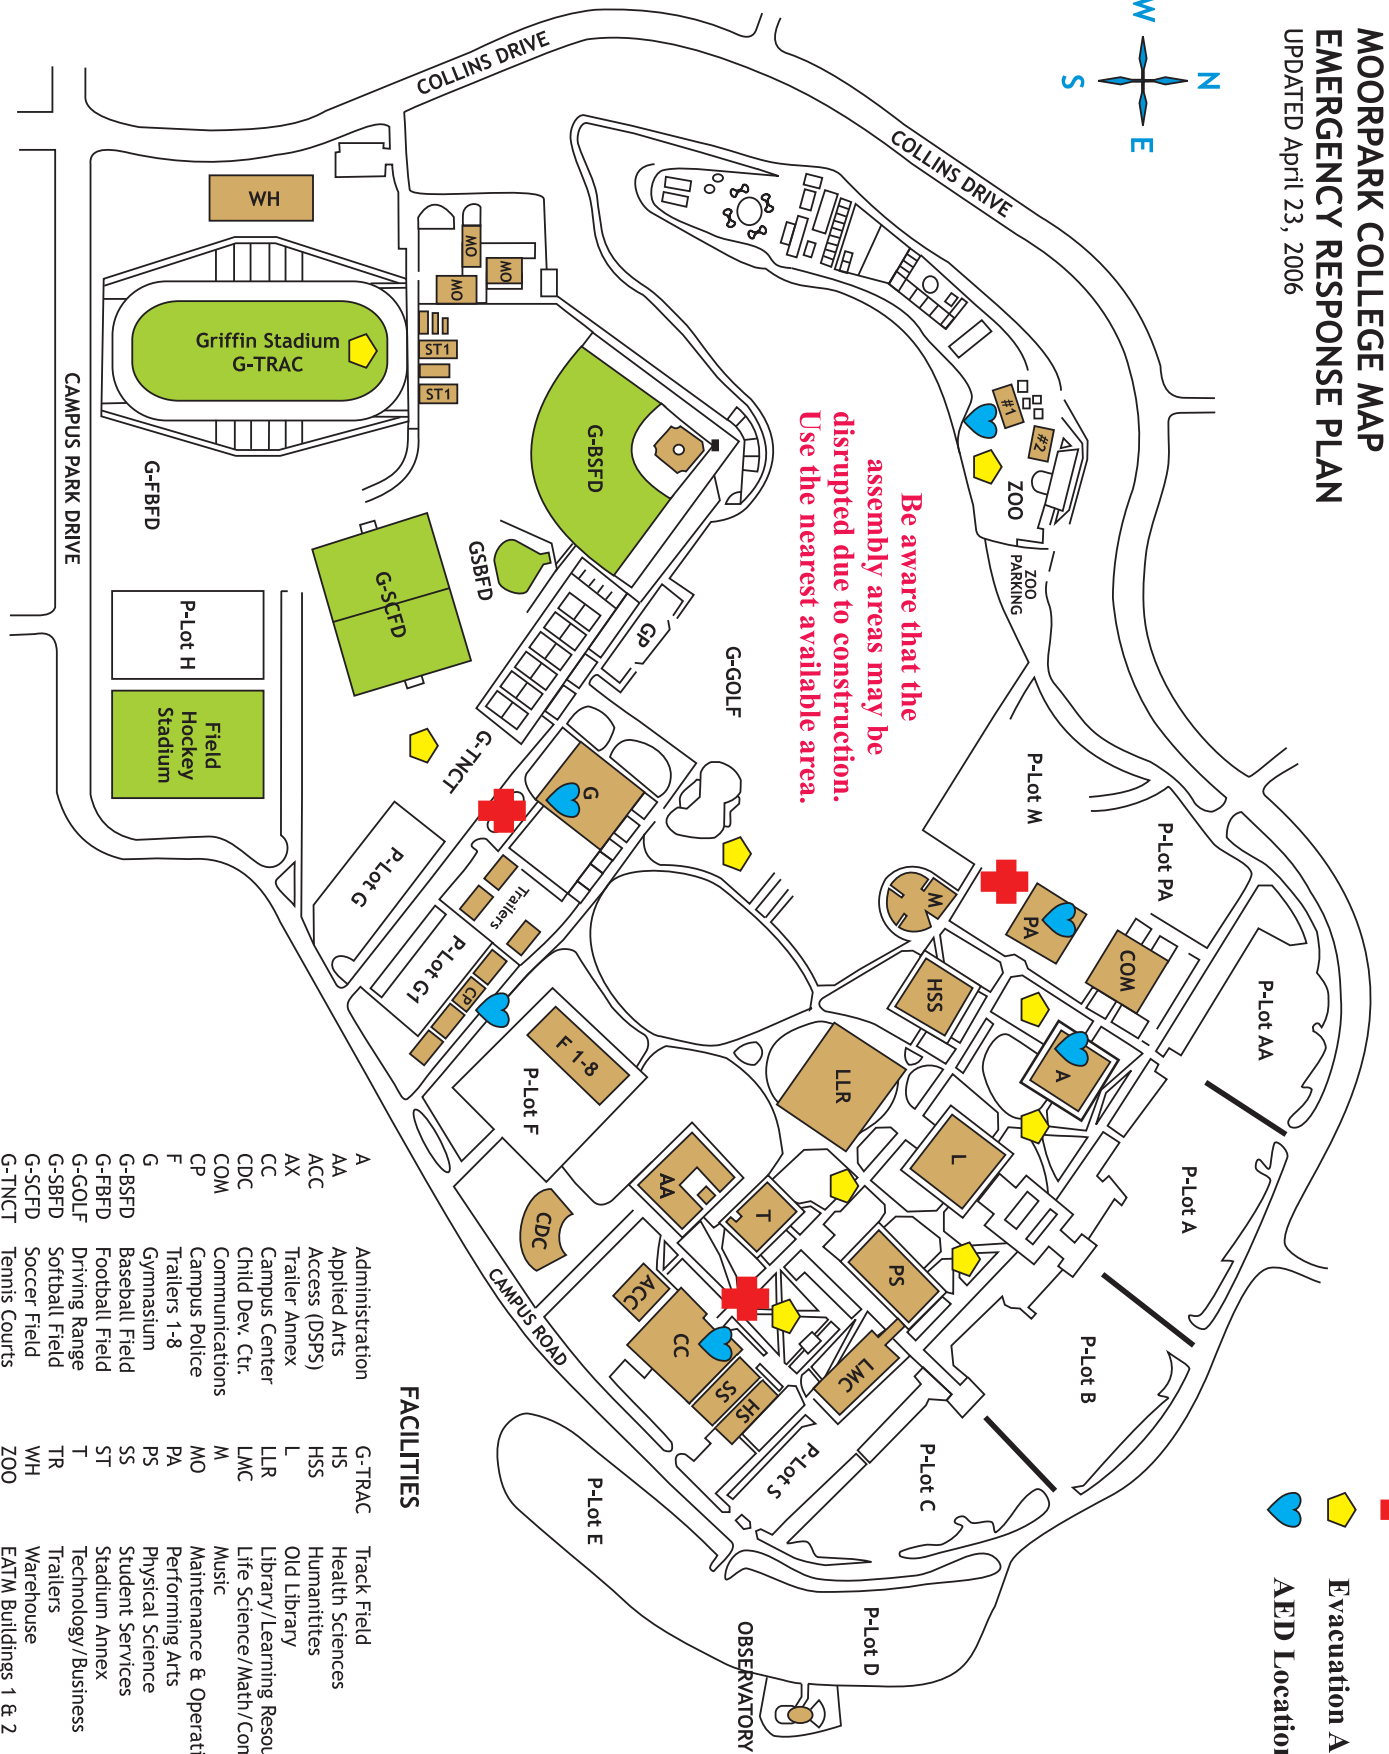

Emergency Campus Map

**MOORPARK COLLEGE MAP
EMERGENCY RESPONSE PLAN**
UPDATED April 23, 2006

Be aware that the assembly areas may be disrupted due to construction. Use the nearest available area.

-  **First Aid Stations**
-  **Evacuation Areas**
-  **AED Locations**

FACILITIES

A	Administration	G-TRAC	Track Field
AA	Applied Arts	HS	Health Sciences
ACC	Access (DSPS)	HSS	Humanities
AX	Trailer Annex	L	Old Library
CC	Campus Center	LLR	Library/Learning Resources
CDC	Child Dev. Ctr.	LMC	Life Science/Math/Computer
COM	Communications	M	Music
CP	Campus Police	MO	Maintenance & Operations
F	Trailers 1-8	PA	Performing Arts
G	Gymnasium	PS	Physical Science
G-BSFDD	Baseball Field	SS	Student Services
G-GBFD	Football Field	ST	Stadium Annex
G-GOLF	Driving Range	T	Technology/Business
G-SBDD	Softball Field	TR	Trailers
G-SCFD	Soccer Field	WH	Warehouse
G-TNCT	Tennis Courts	ZOO	EATM Buildings 1 & 2