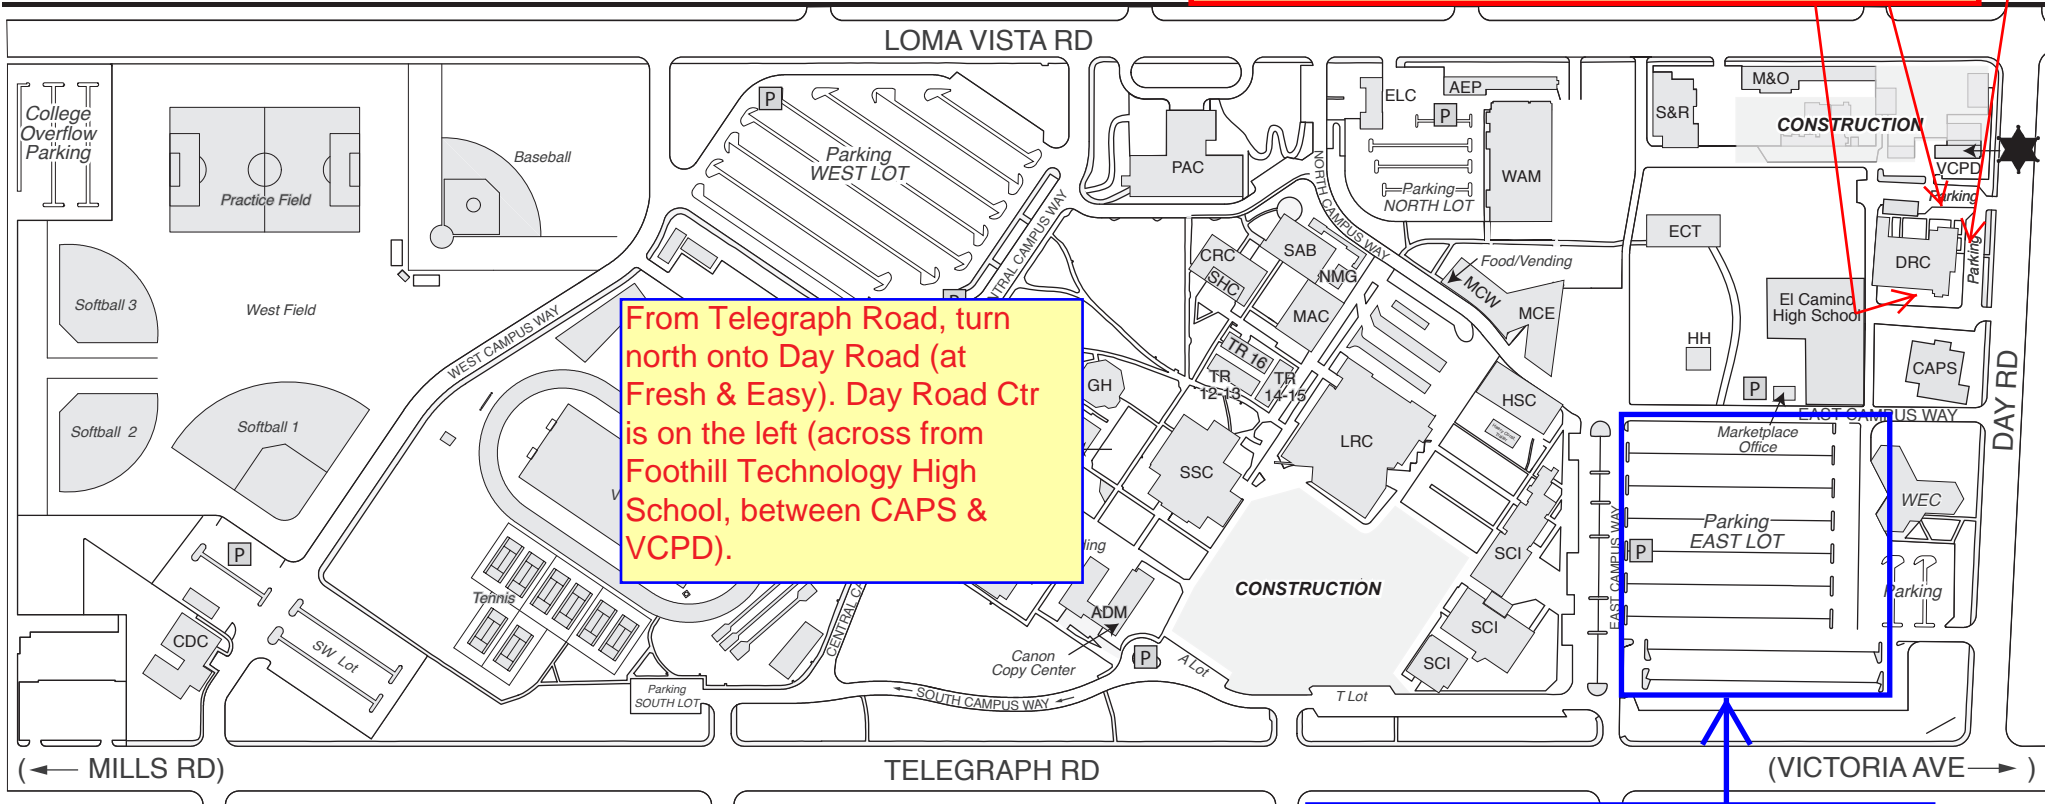

VENTURA COLLEGE

CAMPUS MAP & BUILDING

Free Parking Available in lots around Day Road Center. For lot between CAPS & Day Road Center use only spaces adjacent to Day Road Center bldg.

ADM Administration (EAC, Canon Copy Center)
 AEC Athletic Event Center (Large Gym, Fitness Ctr)
 AEP Auto Education Program
 BCS Bookstore & Campus Services
 (Financial Aid/Int'l Students)
 C Kinesiology (Small Gym)
 CDC Orfalea Child Development Center at Ventura College
 CRC Creative Resources Center (Student Health Ctr)
 CSC Campus Student Center
 (Student Activities, Welcome Ctr, CalWORKs, Vending)
 DRC Day Road Center - 71 Day Road
 (Foundation, District Econ. Dev., Police)
 ECT Environmental/Construction Technology

ELC English Learning Center (ESL)
 EOP EOPS
 GH Guthrie Hall
 HSC Health Sciences Center
 HH Head House
 LRC Library & Learning Resource Center
 (Assistive Tech Training Ctr, Tutoring)
 MAC Media Arts Center
 M&O Maintenance & Operations
 MCE Multidisciplinary Center East
 MCW Multidisciplinary Center West
 (Career & Tech Ed., Vending)
 NMG New Media Gallery

PAC Performing Arts Center
 SAB Studio Arts Building
 SCI Sciences & Mathematics
 SSC Student Services Center (Admin & Records,
 Assessment, Career Center, Counseling,
 Registration, Transfer Center)
 S&R Shipping and Receiving
 TR 4 Multimedia
 TR 12-15 .. Trailer Classrooms (Between MAC & SSC Bldg.)
 TR 16 Nursing Skills Lab (Between MAC & SSC Bldg.)
 VCS Ventura College Sportsplex
 VCPD Ventura College Campus Police (Lost & Found)
 WAM Welding/Auto/Manufacturing
 WEC Wright Event Center

Parking in Student Lot requires a daily permit available at machines located in lot.

rev. 1-2013

0 1/8 mile
 0 500 feet

P Parking Pass Dispenser
 ★ Campus Police
 NORTH